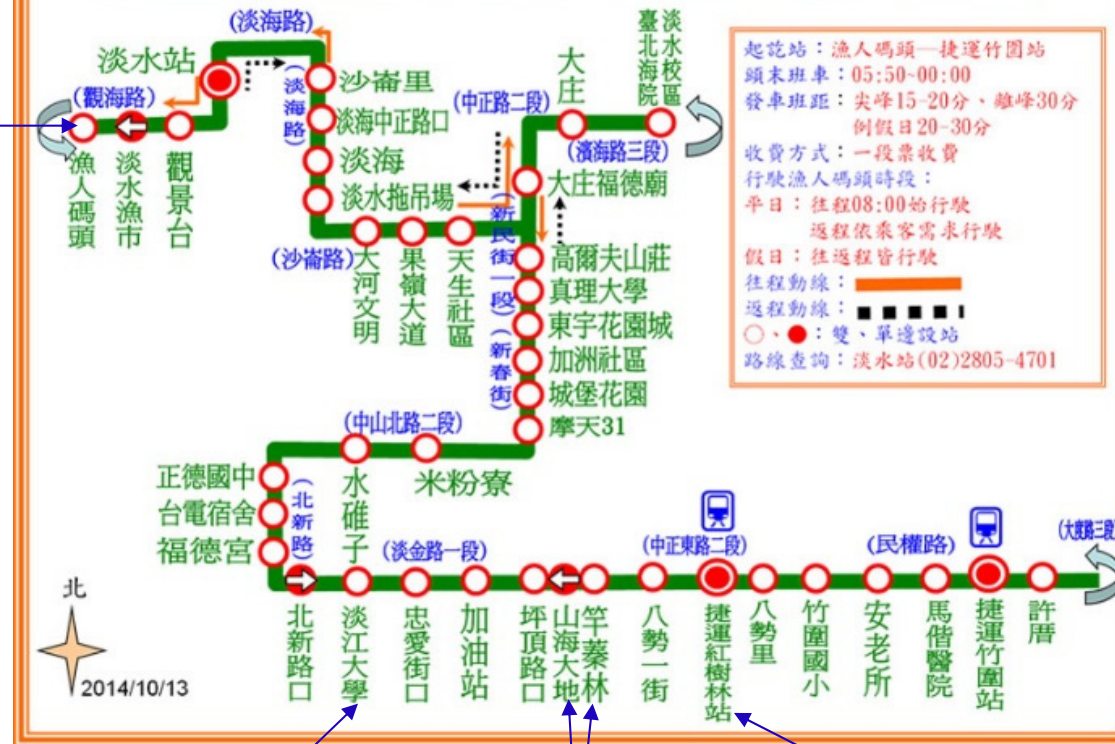

See's Revert

Bus R23 Stops

MRT Hongshulin

Park City Hotel

a  
b  
c

三重客運公司 新北市捷運接駁公車 紅23 行駛路線圖

Fishermen's Wharf (Fullon)

TKU

Closest stops to See's Revert Hotel

MRT Hongshulin (Park City Hotel)

**R23**  
**Operation hours:** 05:50~24:00  
**Frequency:** Peak hours – every 15~20 minutes  
 Off-peak hours – every 20~30 minutes  
**Note:** Use our [transportation tag](#) to request bus extension to Fishermen's Wharf.